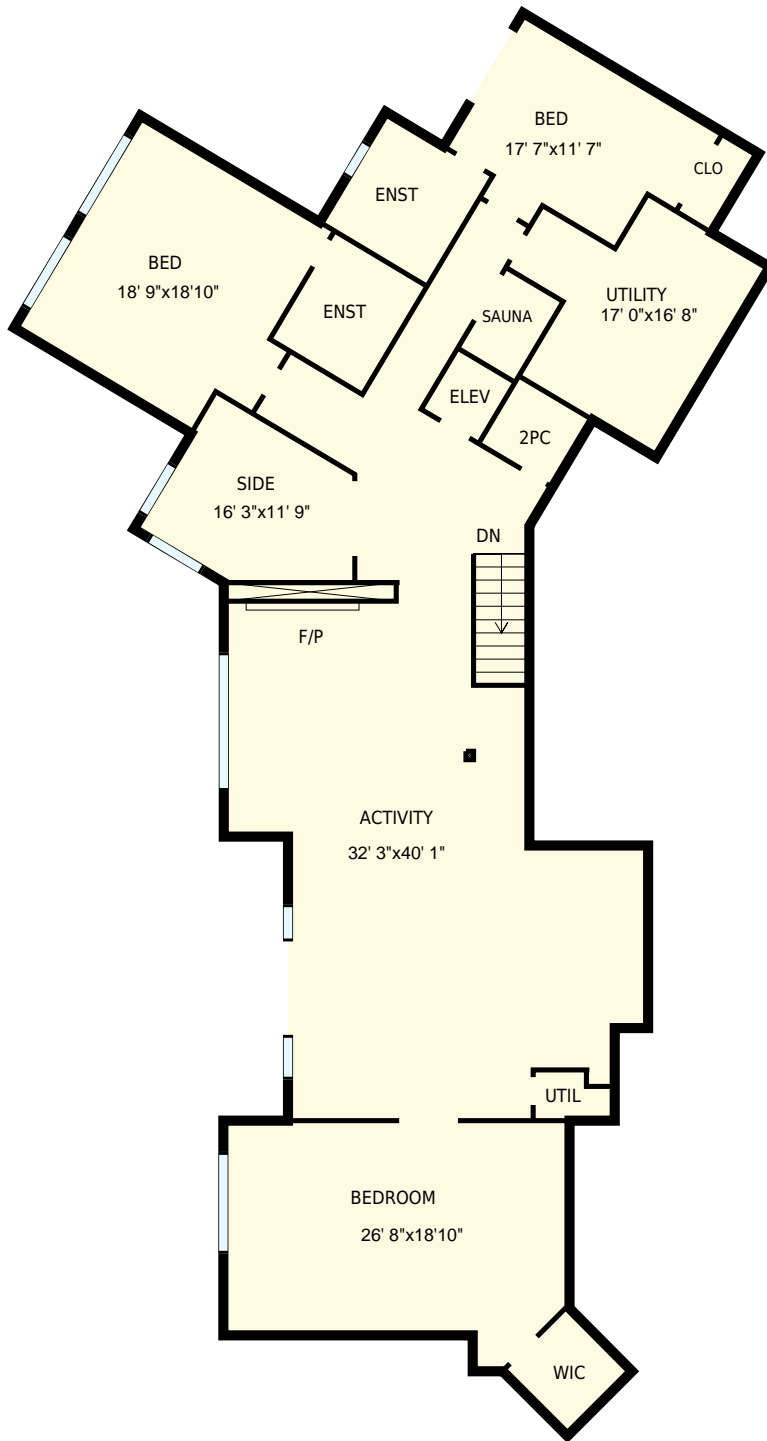

5765 Escarpment Side Road, Kleinburg, ON

Total Exterior Area Above Grade 3786 sq. ft

Main Floor
Exterior Area 3786 sq. ft

Basement

5765 Escarpment Side Road, Kleinburg, ON

PREPARED FOR:

Main Floor

Interior Area 3447 sq. ft
 Exterior Area 3786 sq. ft

Included Area

PREPARED ON:
 Oct, 2016

All rooms dimensions and floor areas must be considered approximate and are subject to independent verification. For method of measurement please see <https://youriguide.com/measure/>.

5765 Escarpment Side Road, Kleinburg, ON

PREPARED FOR:

Basement

Interior Area 3045 sq. ft
Exterior Area

 Included Area

PREPARED ON:
Oct, 2016

All rooms dimensions and floor areas must be considered approximate and are subject to independent verification. For method of measurement please see <https://youriguide.com/measure/>.