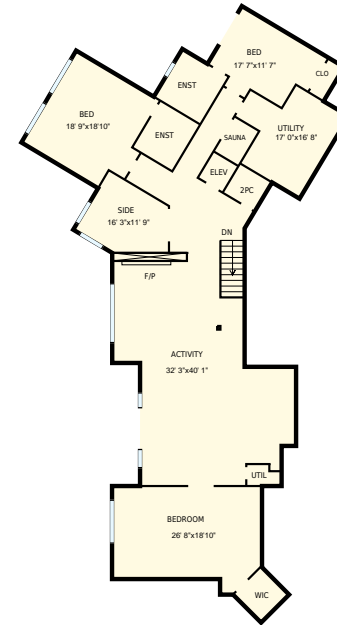

5765 Escarpment Side Road, Kleinburg, ON

Total Exterior Area Above Grade 3786 sq. ft

Main Floor
Exterior Area 3786 sq. ft

Basement

5765 Escarpment Side Road, Kleinburg, ON

PREPARED FOR:

Main Floor

Interior Area 3447 sq. ft
 Exterior Area 3786 sq. ft

Included Area

PREPARED ON:
 Oct, 2016

All rooms dimensions and floor areas must be considered approximate and are subject to independent verification. For method of measurement please see <https://youriguide.com/measure/>.

5765 Escarpment Side Road, Kleinburg, ON

PREPARED FOR:

Basement

Interior Area 3045 sq. ft
Exterior Area

 Included Area

PREPARED ON:
Oct, 2016

All rooms dimensions and floor areas must be considered approximate and are subject to independent verification. For method of measurement please see <https://youriguide.com/measure/>.