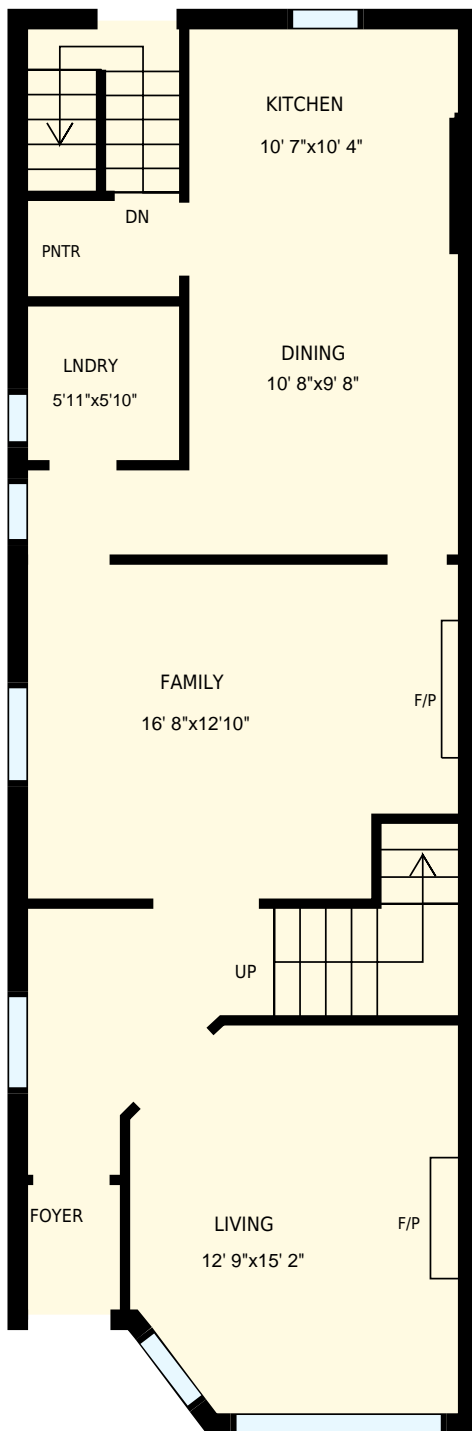

11 Edgedale Rd, Toronto, ON

Total Exterior Area Above Grade 2678 sq. ft.

Main floor

Exterior Area 1012 sq. ft.

2nd floor

Exterior Area 1064 sq. ft.

3rd floor

Exterior Area 602 sq. ft.

Basement

All room dimensions and floor areas must be considered approximate and are subject to independent verification. For method of measurement please see <https://youriguide.com/measure/>.

PREPARED FOR: Richard Silver & Jim Burtnick
Sales Representative & Broker
Sotheby's International Realty Canada

11 Edgedale Rd, Toronto, ON

PREPARED FOR:
Richard Silver & Jim Burtnick
Sales Representative & Broker
Sotheby's International Realty Canada

Main floor

Interior Area 876 sq. ft.
Exterior Area 1012 sq. ft. Included Area

PREPARED ON:
Mar, 2017

All room dimensions and floor areas must be considered approximate and are subject to independent verification.
For method of measurement please see <https://youriguide.com/measure/>.