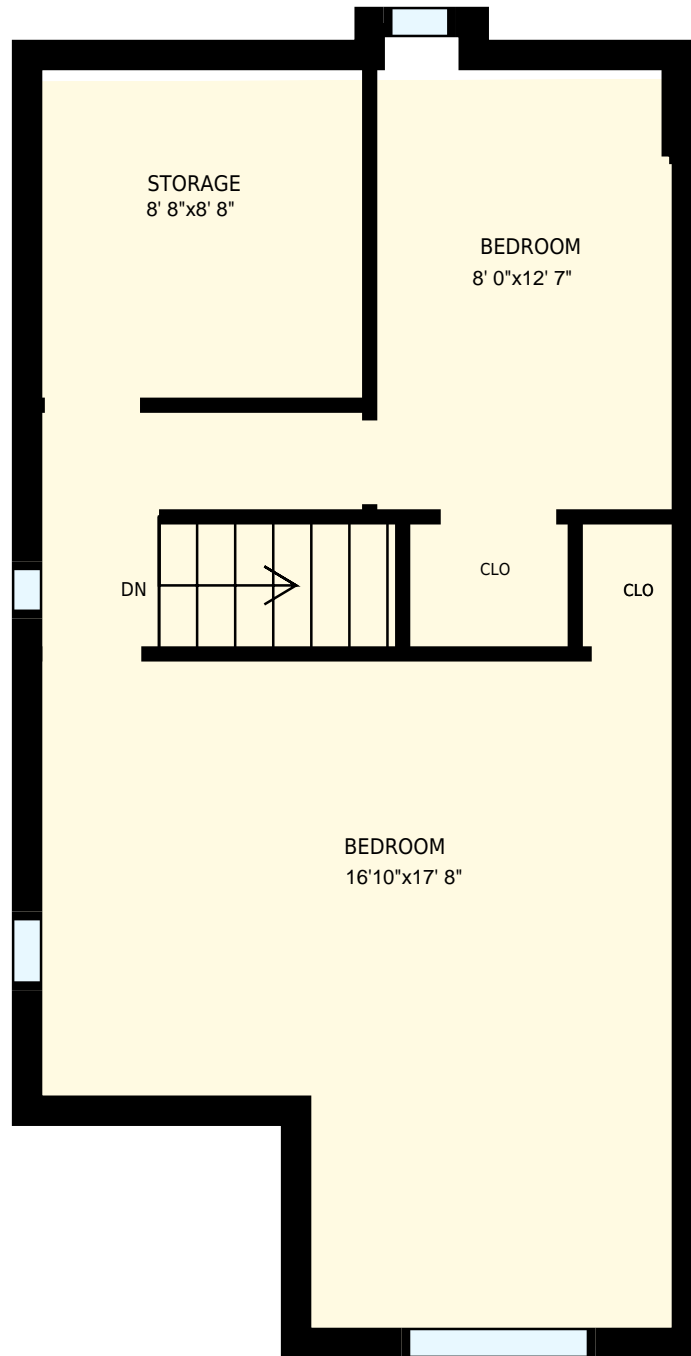

PREPARED ON:
Mar, 2017

All room dimensions and floor areas must be considered approximate and are subject to independent verification.
For method of measurement please see <https://youriguide.com/measure/>.

11 Edgedale Rd, Toronto, ON

PREPARED FOR:
Richard Silver & Jim Burtnick
Sales Representative & Broker
Sotheby's International Realty Canada

2nd floor

Interior Area 922 sq. ft.
Exterior Area 1064 sq. ft.

 Included Area