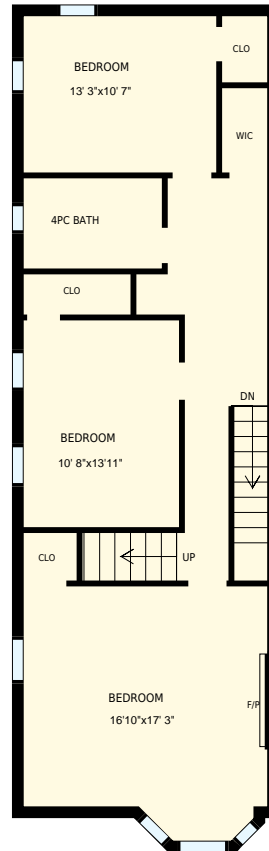

11 Edgedale Rd, Toronto, ON

Total Exterior Area Above Grade 2678 sq. ft.

Main floor

Exterior Area 1012 sq. ft.

2nd floor

Exterior Area 1064 sq. ft.

3rd floor

Exterior Area 602 sq. ft.

Basement

All room dimensions and floor areas must be considered approximate and are subject to independent verification. For method of measurement please see <https://youriguide.com/measure/>.

PREPARED FOR: Richard Silver & Jim Burtnick
Sales Representative & Broker
Sotheby's International Realty Canada

11 Edgedale Rd, Toronto, ON

PREPARED FOR:
Richard Silver & Jim Burtnick
Sales Representative & Broker
Sotheby's International Realty Canada

Main floor

Interior Area 876 sq. ft.
Exterior Area 1012 sq. ft. Included Area

PREPARED ON:
Mar, 2017

All room dimensions and floor areas must be considered approximate and are subject to independent verification.
For method of measurement please see <https://youriguide.com/measure/>.