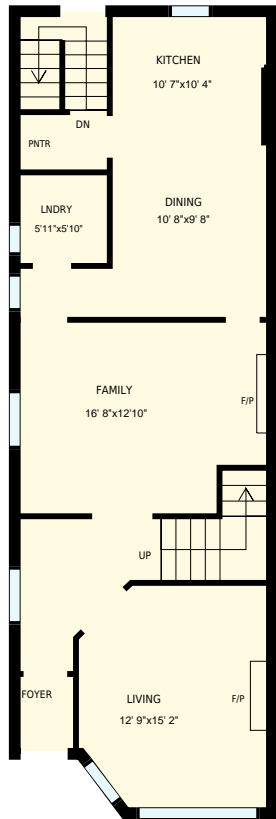

11 Edgedale Rd, Toronto, ON

Total Exterior Area Above Grade 2678 sq. ft.

Main floor

Exterior Area 1012 sq. ft.

2nd floor

Exterior Area 1064 sq. ft.

3rd floor

Exterior Area 602 sq. ft.

Basement

All room dimensions and floor areas must be considered approximate and are subject to independent verification. For method of measurement please see <https://youriguide.com/measure/>.

PREPARED FOR: Richard Silver & Jim Burtnick
Sales Representative & Broker
Sotheby's International Realty Canada

11 Edgedale Rd, Toronto, ON

PREPARED FOR:
Richard Silver & Jim Burtnick
Sales Representative & Broker
Sotheby's International Realty Canada

Main floor

Interior Area 876 sq. ft.
Exterior Area 1012 sq. ft. Included Area

PREPARED ON:
Mar, 2017

All room dimensions and floor areas must be considered approximate and are subject to independent verification.
For method of measurement please see <https://youriguide.com/measure/>.