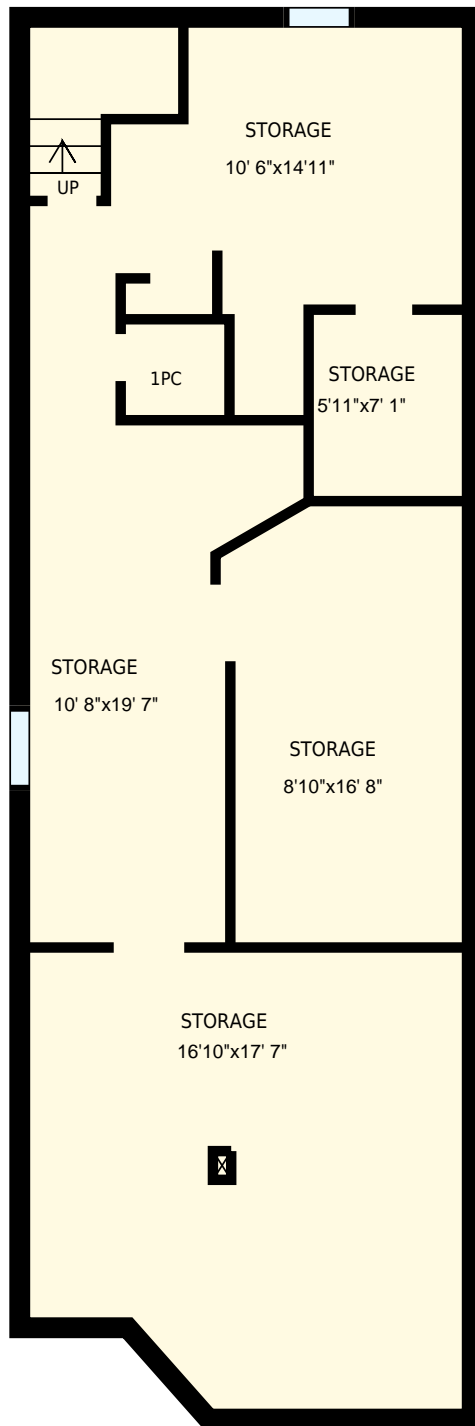

11 Edgedale Rd, Toronto, ON

Total Exterior Area Above Grade 2678 sq. ft.

Main floor

Exterior Area 1012 sq. ft.

2nd floor

Exterior Area 1064 sq. ft.

3rd floor

Exterior Area 602 sq. ft.

PREPARED ON:
Mar, 2017

All room dimensions and floor areas must be considered approximate and are subject to independent verification.
For method of measurement please see <https://youriguide.com/measure/>.

11 Edgedale Rd, Toronto, ON

PREPARED FOR:
Richard Silver & Jim Burtnick
Sales Representative & Broker
Sotheby's International Realty Canada

3rd floor

Interior Area 505 sq. ft.
Exterior Area 602 sq. ft. Included Area