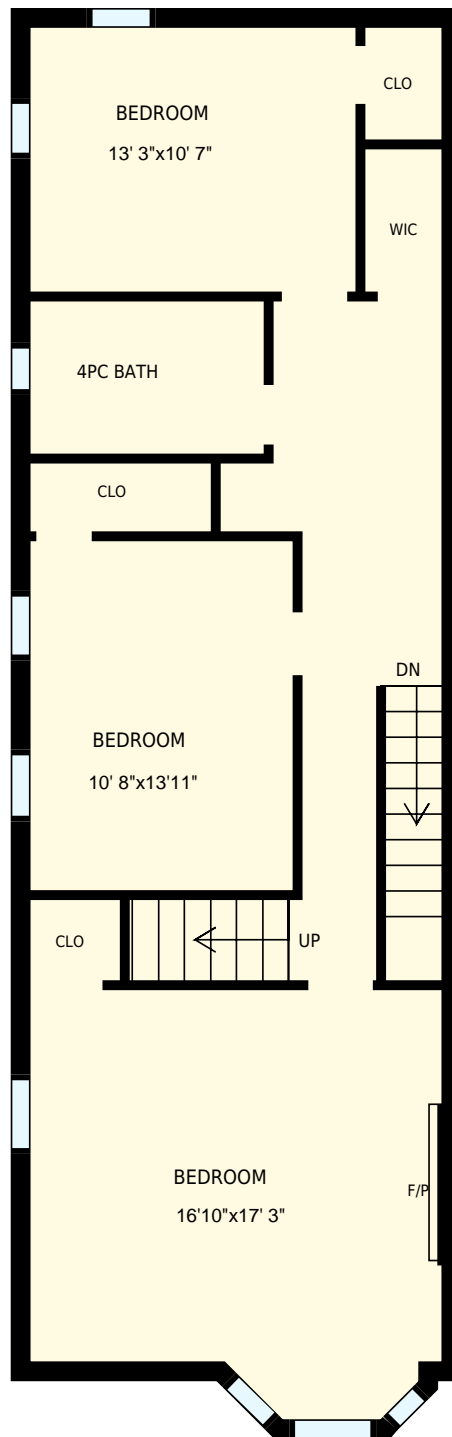

Basement

All room dimensions and floor areas must be considered approximate and are subject to independent verification. For method of measurement please see <https://youriguide.com/measure/>.

PREPARED FOR: Richard Silver & Jim Burtnick
Sales Representative & Broker
Sotheby's International Realty Canada

11 Edgedale Rd, Toronto, ON

PREPARED FOR:
Richard Silver & Jim Burtnick
Sales Representative & Broker
Sotheby's International Realty Canada

Main floor

Interior Area 876 sq. ft.
Exterior Area 1012 sq. ft. Included Area

PREPARED ON:
Mar, 2017

All room dimensions and floor areas must be considered approximate and are subject to independent verification.
For method of measurement please see <https://youriguide.com/measure/>.