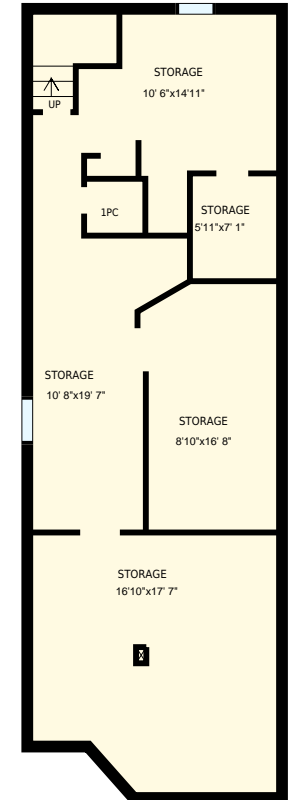

11 Edgedale Rd, Toronto, ON

Total Exterior Area Above Grade 2678 sq. ft.

Main floor

Exterior Area 1012 sq. ft.

2nd floor

Exterior Area 1064 sq. ft.

3rd floor

Exterior Area 602 sq. ft.

Basement

All room dimensions and floor areas must be considered approximate and are subject to independent verification. For method of measurement please see <https://youriguide.com/measure/>.

PREPARED FOR: Richard Silver & Jim Burtnick
Sales Representative & Broker
Sotheby's International Realty Canada

11 Edgedale Rd, Toronto, ON

PREPARED FOR:
Richard Silver & Jim Burtnick
Sales Representative & Broker
Sotheby's International Realty Canada

Main floor

Interior Area 876 sq. ft.
Exterior Area 1012 sq. ft. Included Area