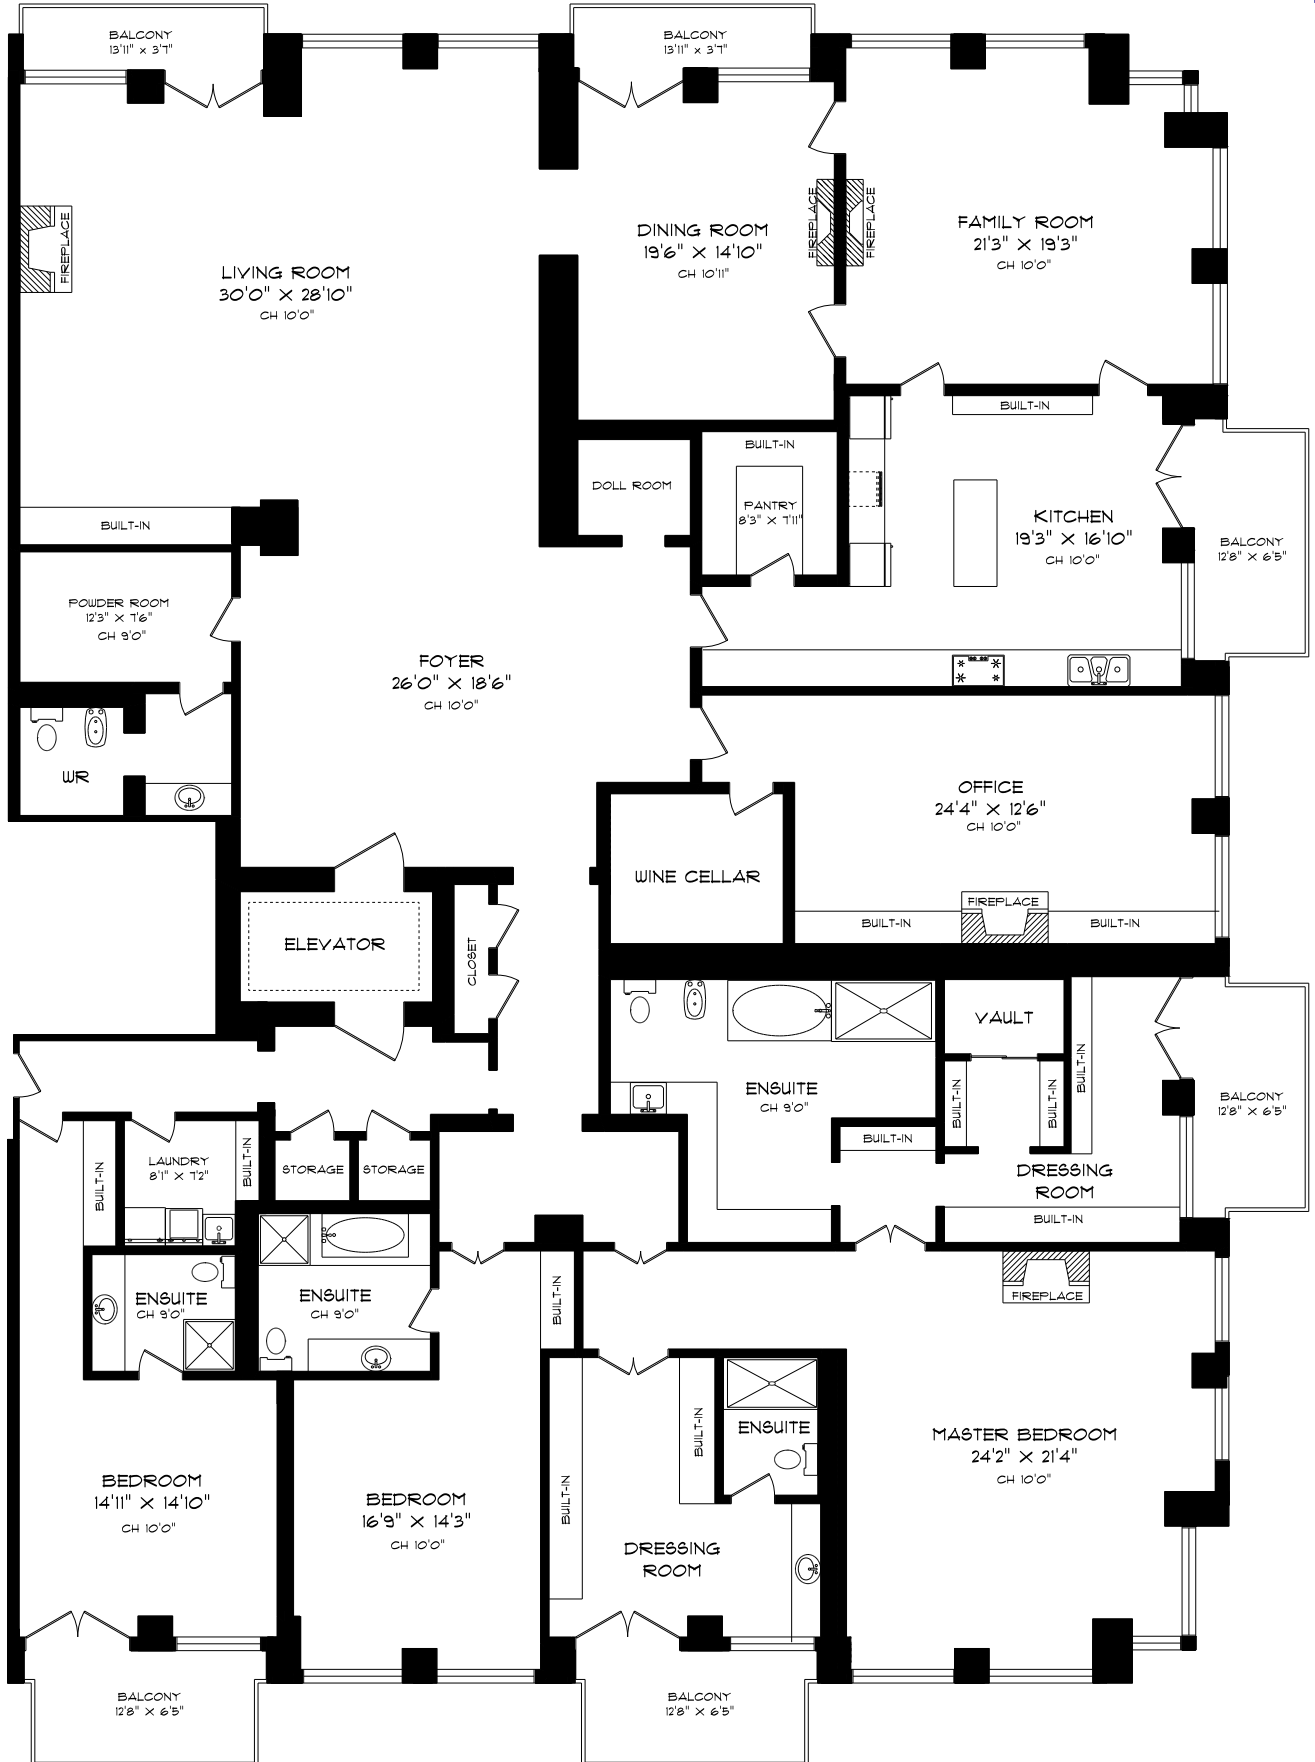

118 YORKVILLE AVENUE UNIT 703

PHONE 905-271-7010
 FAX 905-271-4468
 PLANS@PLANITMEASURING.COM

6296 SQUARE FEET